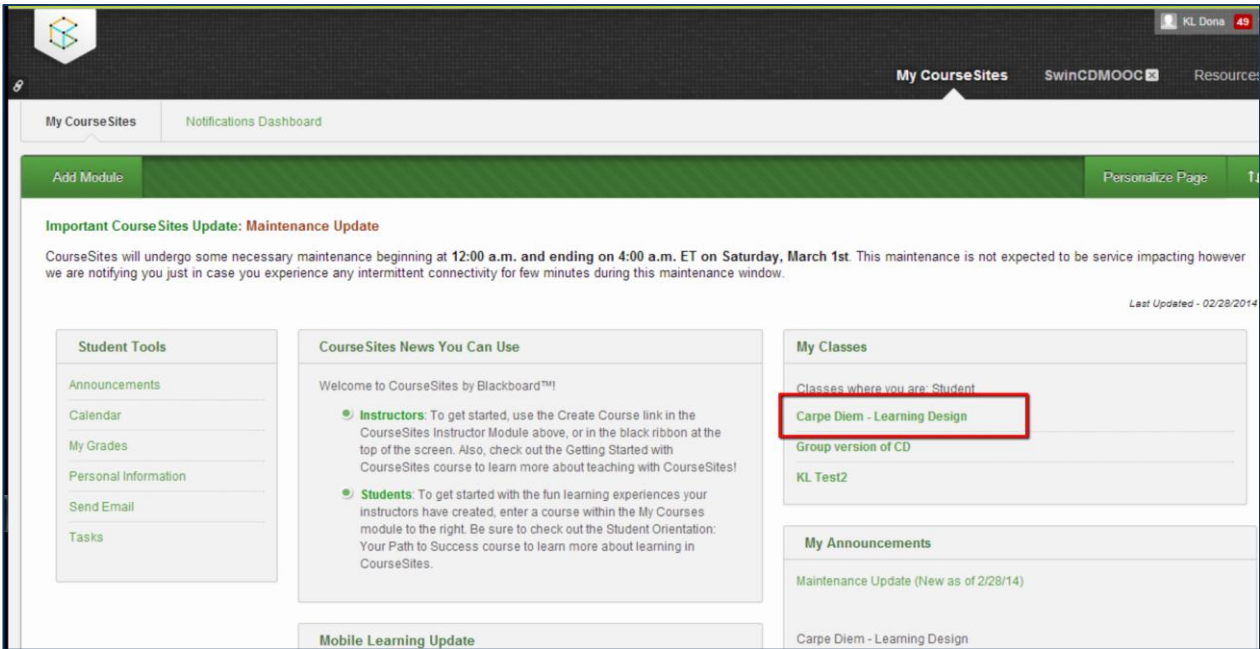

The welcome page will appear. Under “My Classes”, click on your course ‘Carpe Diem – Learning Designs’.