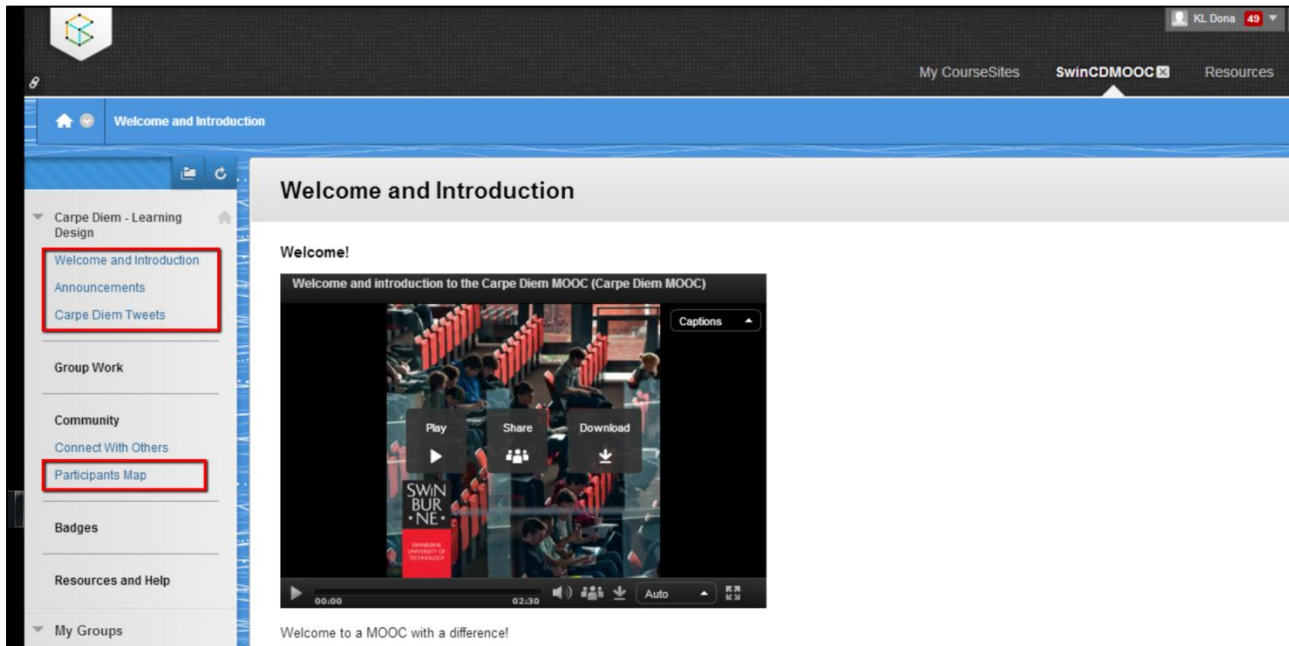

# Accessing the Course

Proceed to the CourseSites login home page: <https://www.coursesites.com/webapps/login>

As you already have a CourseSites account, you will be asked to enter your login credentials. You will be taken to the next screen, where you will enter your user name and password. Your user name and password will have been sent to you by CourseSites when you enrolled in the course.

The welcome page will appear. Under “My Classes”, click on your course ‘Carpe Diem – Learning Designs’.

The home page of your course will appear. The menu on the left side of the screen has a list of links. Use these to access and view areas of the course. Click on the 'Welcome and Introduction' to watch the video.